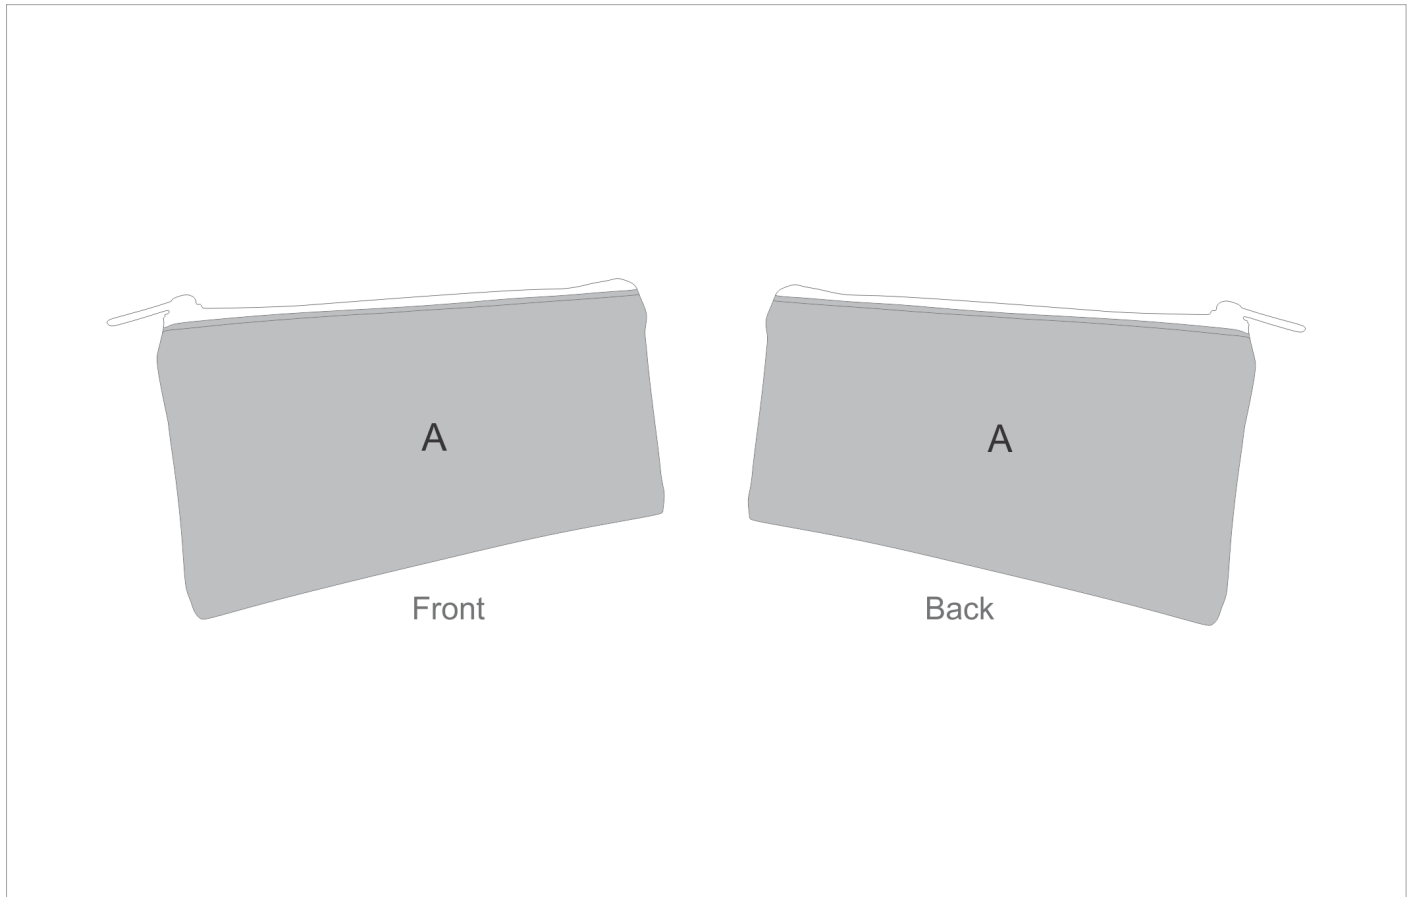

SC-HP-8-G

Hoppla Junior RPET Stitch-Bond Pencil Case

Need to know:

- Includes 1-Position Sublimation (setup fees apply)

-Please Note: We cannot guarantee 100% logo Alignment on all Brandable Panels.

Branding Options:

Position A

1. Custom Sublimation A (CPSUB-A)

Full Colour

Size: 240mm wide x 240mm high